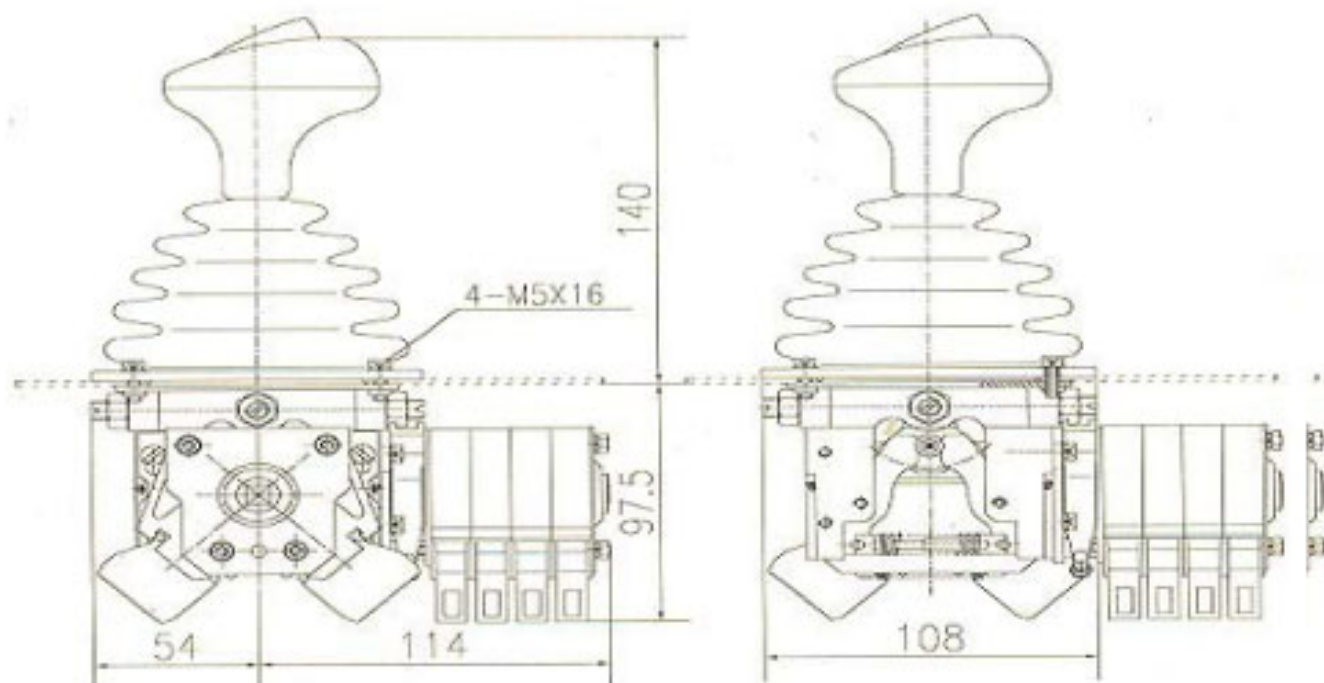

面板开孔尺寸

Working type	AC-13	Mechanical life	400 万次
Rated insulation voltage	660V	Lifespan	1200000times
Rated working voltage	380 (440V)	Operating frequency	1200fs/h
Rated supply frequency	50HZ (60HZ)	Operating strength of the joystick	≤25N
Rated working current	3A	Shifts of each direction	5
Reserved heating current	10A	MAXimum controiloops	2X8