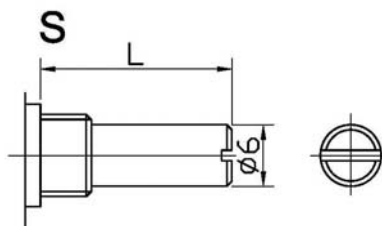

Model for filling out order contact

3590S — **2** — **10KΩ** — **±5%** — **20** — **S**

型号 品种 标称阻值 误差范围 轴长 轴端型式

Main performance	3540 型	3590 型	WXW1-1A 型
Rated power	2W	2W	1W
Max.operating voltage	80V DC	160V DC	100V DC
Resistance range & curve	200Ω-100K Ω	200Ω-100K Ω	47Ω-22kΩ
Resistance error	±2%	±5%	±5%、±10%
Linear precision	±0.25%	±0.25%	±0.1% ±1%
Rotation torque	2--10mN.m	2--10mN.m	3.5-50mN. M
Total mechanical travel	3600°±10°	3600°±10°	50±5 turns
Mechanical endurance	1,000,000 周 Cycles		