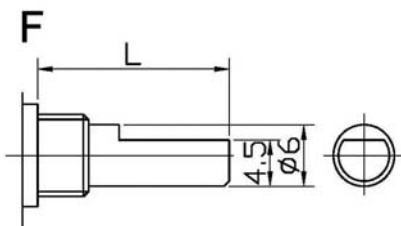

Model for filling out order contact

3590S — **2** — **10KΩ** — **±5%** — **20** — **S**

型号 品种 标称阻值 误差范围 轴长 轴端型式

Main performance	3540 型	3590 型	WXW1-1A 型
Rated power	2W	2W	1W
Max.operating voltage	80V DC	160V DC	100V DC
Resistance range & curve	200Ω-100K Ω	200Ω-100K Ω	47Ω-22kΩ
Resistance error	±2%	±5%	±5%、±10%
Linear precision	±0.25%	±0.25%	±0.1% ±1%
Rotation torque	2--10mN.m	2--10mN.m	3.5-50mN. M
Total mechanical travel	3600°±10°	3600°±10°	50±5 turns
Mechanical endurance	1,000,000 周 Cycles		