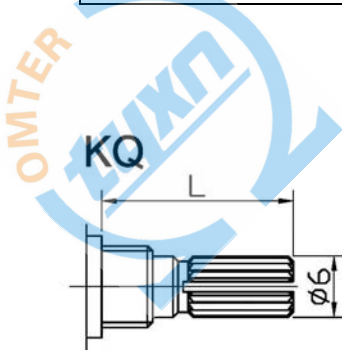

Model for filling out order contact

3590S — **2** — **10KΩ** — **±5%** — **20** — **S**

型号 品种 标称阻值 误差范围 轴长 轴端型式

Main performance	3540 型	3590 型	WXW1-1A 型
Rated power	2W	2W	1W
Max.operating voltage	80V DC	160V DC	100V DC
Resistance range & curve	200Ω-100K Ω	200Ω-100K Ω	47Ω-22kΩ
Resistance error	±2%	±5%	±5%、±10%
Linear precision	±0.25%	±0.25%	±0.1% ±1%
Rotation torque	2--10mN.m	2--10mN.m	3.5-50mN. M
Total mechanical travel	3600°±10°	3600°±10°	50±5 turns
Mechanical endurance	1,000,000 周 Cycles		