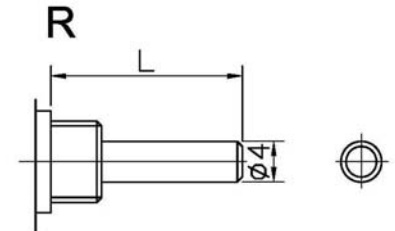

Model for filling out order contact

3590S — **2** — **10KΩ** — **±5%** — **20** — **S**

型号 品种 标称阻值 误差范围 轴长 轴端型式

Main performance	3540 型	3590 型	WXW1-1A 型
Rated power	2W	2W	1W
Max.operating voltage	80V DC	160V DC	100V DC
Resistance range & curve	200Ω-100K Ω	200Ω-100K Ω	47Ω-22kΩ
Resistance error	±2%	±5%	±5%、±10%
Linear precision	±0.25%	±0.25%	±0.1% ±1%
Rotation torque	2--10mN.m	2--10mN.m	3.5-50mN. M
Total mechanical travel	3600°±10°	3600°±10°	50±5 turns
Mechanical endurance	1,000,000 周 Cycles		