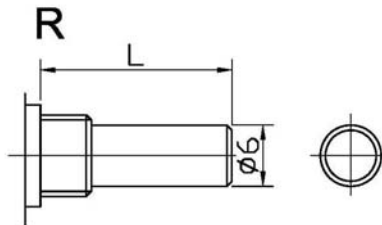

Model for filling out order contact

3590S — **2** — **10KΩ** — **±5%** — **20** — **S**

型号 品种 标称阻值 误差范围 轴长 轴端型式

Main performance	3540 型	3590 型	WXW1-1A 型
Rated power	2W	2W	1W
Max.operating voltage	80V DC	160V DC	100V DC
Resistance range & curve	200Ω-100K Ω	200Ω-100K Ω	47Ω-22kΩ
Resistance error	±2%	±5%	±5%、±10%
Linear precision	±0.25%	±0.25%	±0.1% ±1%
Rotation torque	2--10mN.m	2--10mN.m	3.5-50mN. M
Total mechanical travel	3600°±10°	3600°±10°	50±5 turns
Mechanical endurance	1,000,000 周 Cycles		